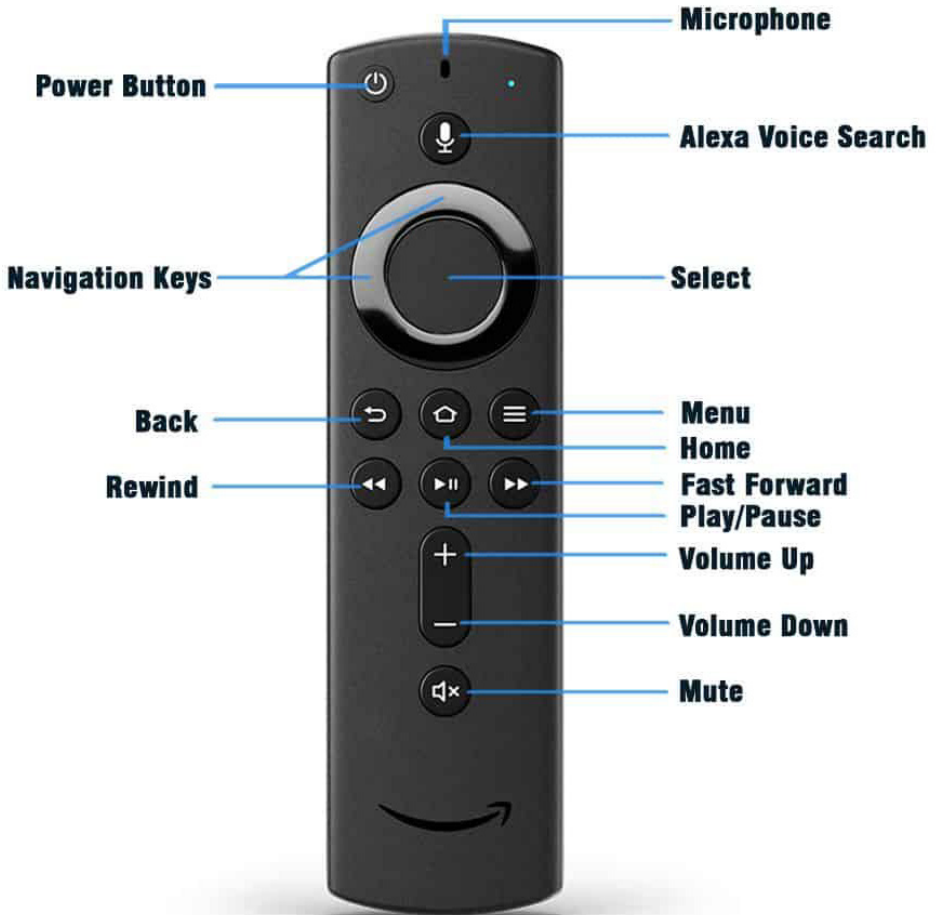

REMOTE GUIDE

Note: Some button functionality may not be available dependent on services subscribed to.